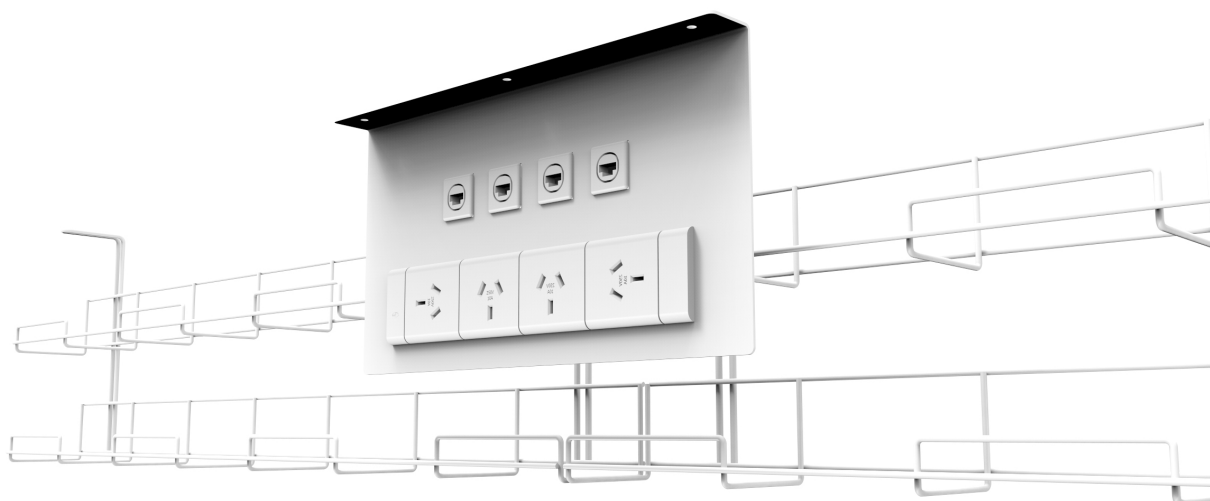

POWER & DATA

ACCESSORIES

ABOVE DESK

ACCESSORIES / POWER AND DATA

Athena GPO & USB Fast Charge

- 1 x GPO & 2 Fast Charge USB
- 2 x GPO & 2 x Data
- 2 x GPO (Rotated) 2 x USB Chargers
- 4 x GPO & 3 x Data
- 4 x GPO & 3 x Data

QIKSILVA

Standard unit lengths:

- 2 x GPO or up to 5 Data (1/2 tiles)
- 4 x GPO
- 2 x GPO and up to 4 Data (1/2 tiles)
- 4 x GPO and up to 4 data (1/2 tiles)

PULSE GPO & DATA

Configurations:

- AC Power sockets only
- AC Power sockets plus data/AV
- AC Power plus TUF charger
- AC Power, TUF charger plus data/AV
- PULSE 8 available in different coloured shells

PLUTO POWER & USB

Configurations:

- Power only
- Data only
- Combined (power & Data/AV)
- 360 degree access.
- Available in multiple colours and finishes

QIKSILVA TUF

Configurations:

- Similar to Qiksilva but the availability of USB to be incorporated

POWER AND DATA IN TRAY / SUBWAY

POWER AND DATA PLATE + BASKET

UMBILICALS

ACCESSORIES / POWER AND DATA

Axxess Umbilical

Designed for cable protection when bringing power and data cables from the floor or ceiling to the work surface. The snap-together 'Rigid Mode' provides a self-supporting cable column with snap-apart 'Flexi Mode'.