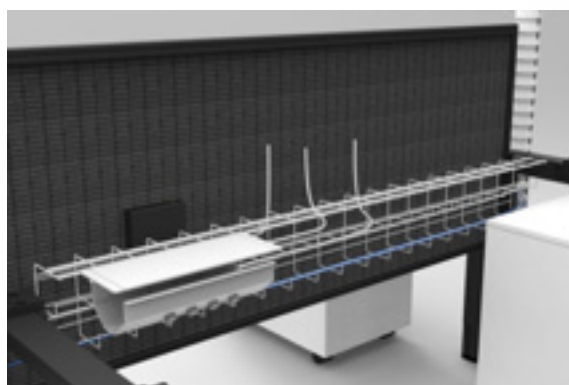

POWER AND DATA IN TRAY / SUBWAY

POWER AND DATA PLATE + BASKET

UMBILICALS

ACCESSORIES / POWER AND DATA

Axxess Umbilical

Designed for cable protection when bringing power and data cables from the floor or ceiling to the work surface. The snap-together 'Rigid Mode' provides a self-supporting cable column with snap-apart 'Flexi Mode'.

Can be installed after cables are in place
Cables can be accessed at anytime
Extra wiring can be easily installed

Cube MX Umbilical

The cable guiding system has the most cable capacity of all Cable Snake systems.